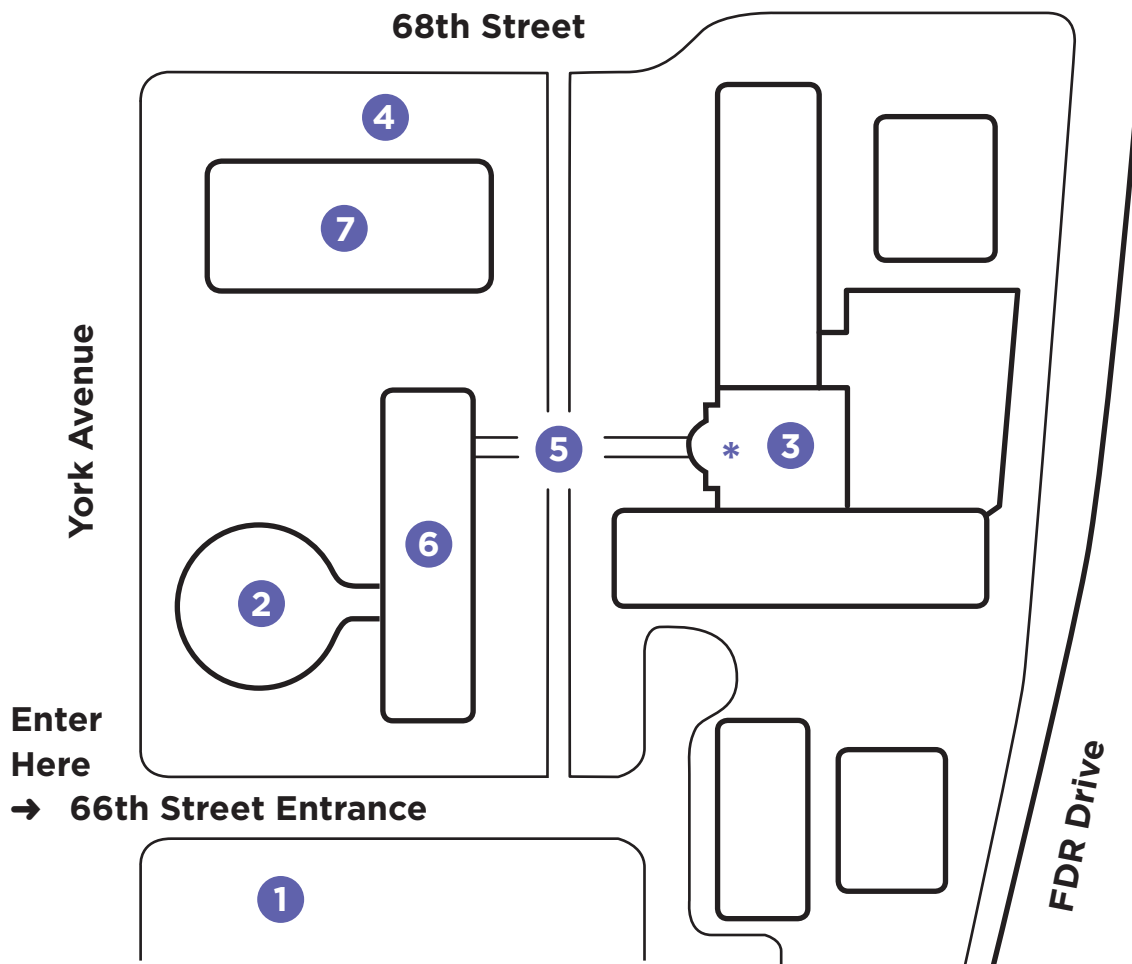

THE ROCKEFELLER UNIVERSITY CAMPUS

Science
Saturday

- 1 Registration Tent**
- 2 Casparly Auditorium**
- 3 Collaborative Research Center (CRC) Greenberg Building**
* Carson Family Auditorium (Level B)
- 4 Put Out the Fire!**
Learning station
- 5 Information Center, Lost & Found, and Rockefeller Shop**
Shop is cash only
- 6 Abby Aldrich Rockefeller Hall**
*Lunch will be served
11:30 a.m. - 2:00 p.m.*
- 7 Picnic Tent**
Lunch seating