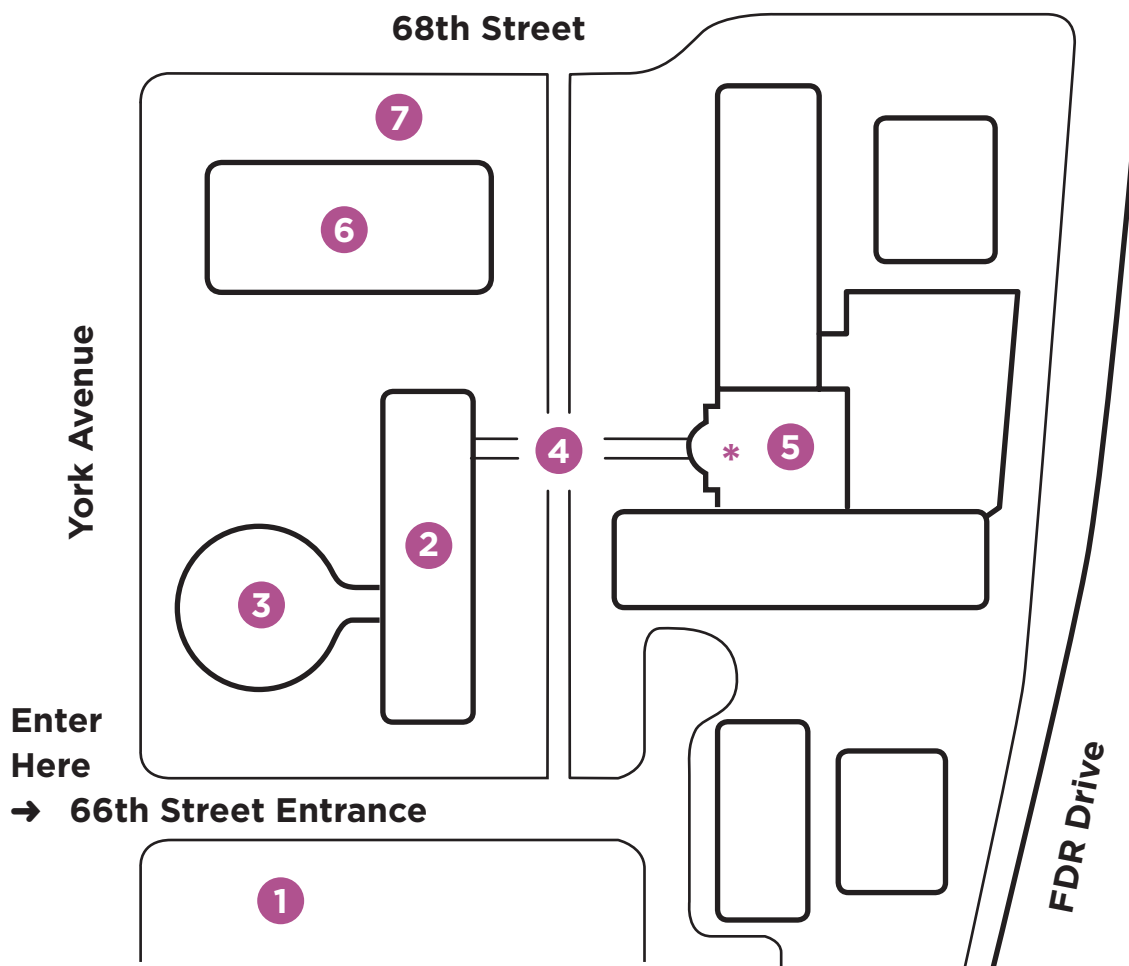

# THE ROCKEFELLER UNIVERSITY CAMPUS

Science  
Saturday

**1** Registration Tent

**2** Abby Aldrich  
Rockefeller Hall

*Lunch will be served  
11:30 a.m. - 2:30 p.m.*

**3** Caspary Auditorium

**4** Information Center, Lost & Found,  
and Rockefeller Shop  
*Shop is cash only*

**5** Collaborative Research Center (CRC)  
Greenberg Building

\* Carson Family Auditorium

**6** Picnic Tent  
*Lunch seating*

**7** The Chemistry of Tie-Dye

*We are a smoke-free campus*